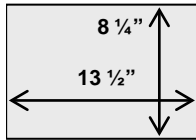

LEGEND DIMENSIONS

EDGE-LIT SERIES

CAST SERIES

STEEL & RECESSED SERIES

See Catalog Sheets for individual SERIES specifications and fixture dimensions.

Notes:

1. Directional arrows are available as chevron or full stroke.
2. Edge-Lit Signs are available with red, green, amber, blue or white and feature laser engraved letter edges for highlighting.
3. Handicapped logo is available on all Rescue Assistance signs.