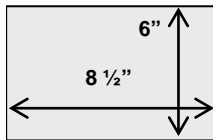

LEGEND DIMENSIONS

EDGE-LIT SERIES

CAST SERIES

STEEL & RECESSED SERIES

See Catalog Sheets for individual SERIES specifications and fixture dimensions.

Notes:

1. Directional arrows are available as chevron or full stroke.
2. Edge-Lit Signs are available with red, green, amber, blue or white and feature laser engraved letter edges for highlighting.
3. Handicapped logo is available on all Rescue Assistance signs.