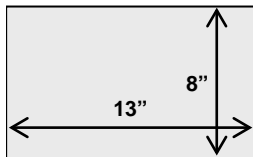

LEGEND DIMENSIONS

EDGE-LIT SERIES

CAST SERIES

STEEL & RECESSED SERIES

See Catalog Sheets for individual SERIES specifications and fixture dimensions.

Notes:

1. Directional arrows are available as chevron or full stroke.
2. Edge-Lit Signs are available with red, green, amber, blue or white and feature laser engraved letter edges for highlighting.
3. Handicapped logo is available on all Rescue Assistance signs.