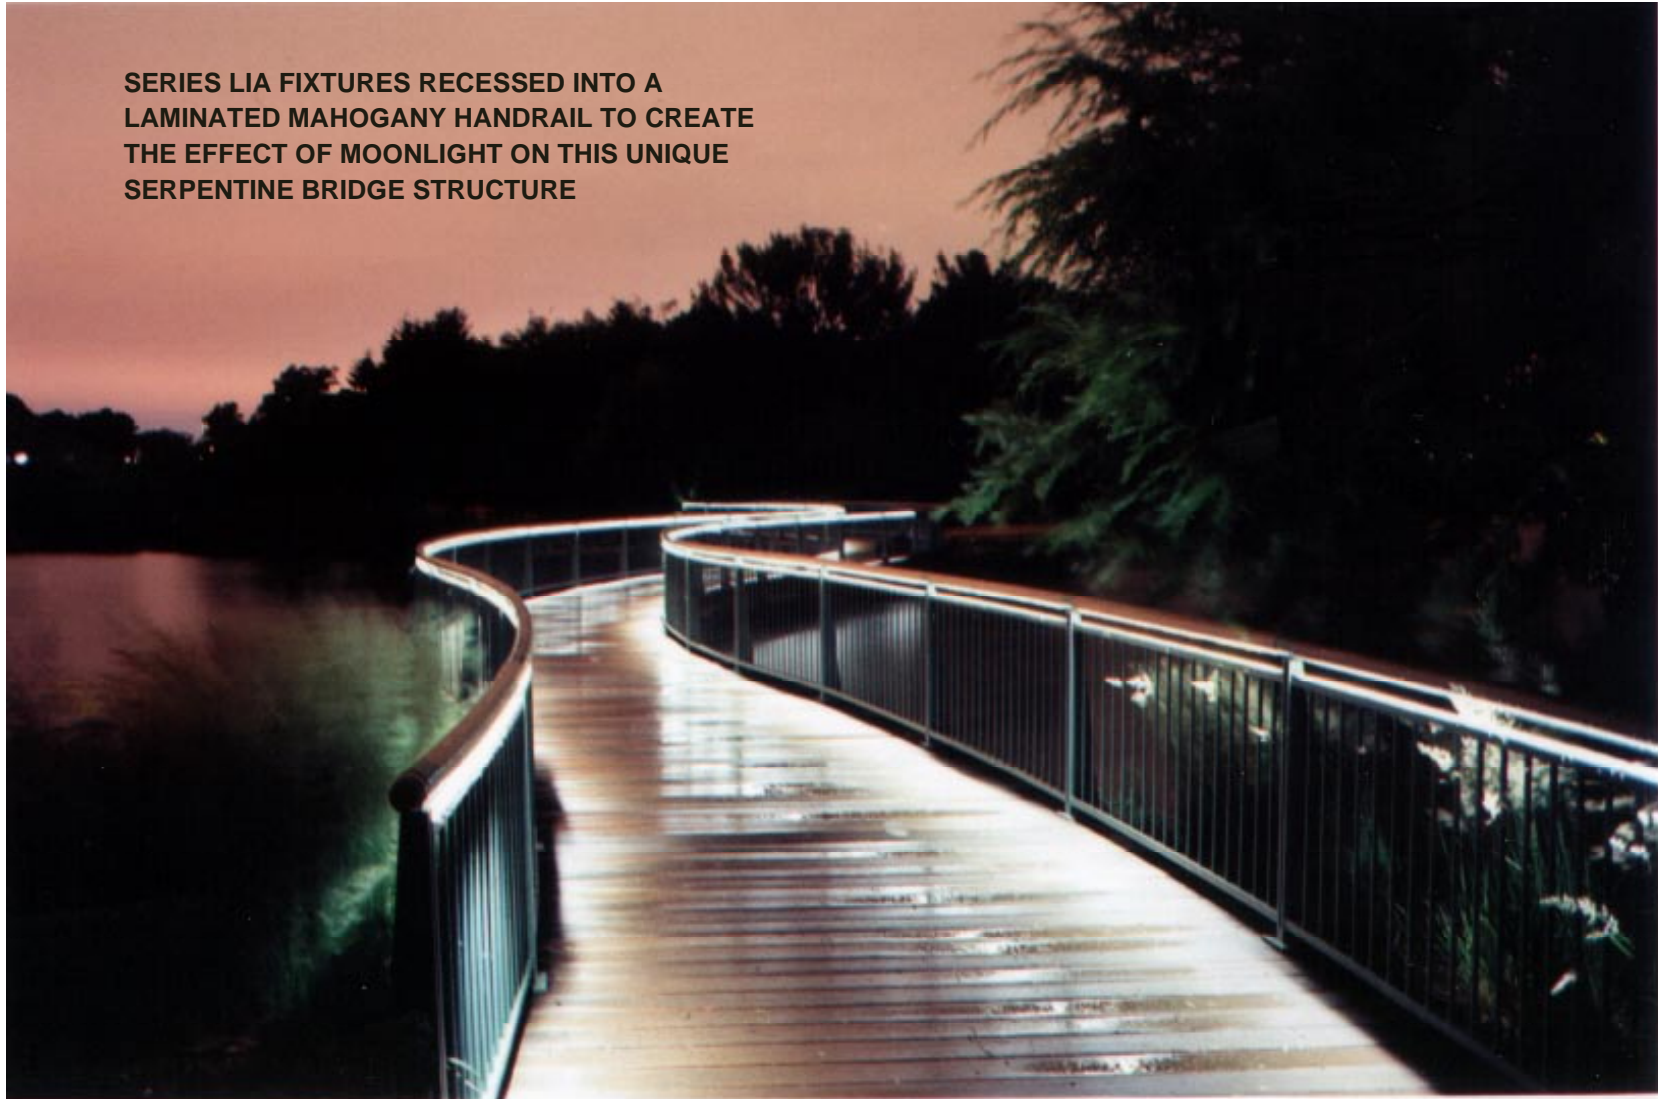

PROLUME GALLERY

CHICAGO BOTONIC GARDEN...A custom lighting design by... D.GiLMORE/LiGHTING DESiGN inc

SERIES LIA FIXTURES RECESSED INTO A
LAMINATED MAHOGANY HANDRAIL TO CREATE
THE EFFECT OF MOONLIGHT ON THIS UNIQUE
SERPENTINE BRIDGE STRUCTURE