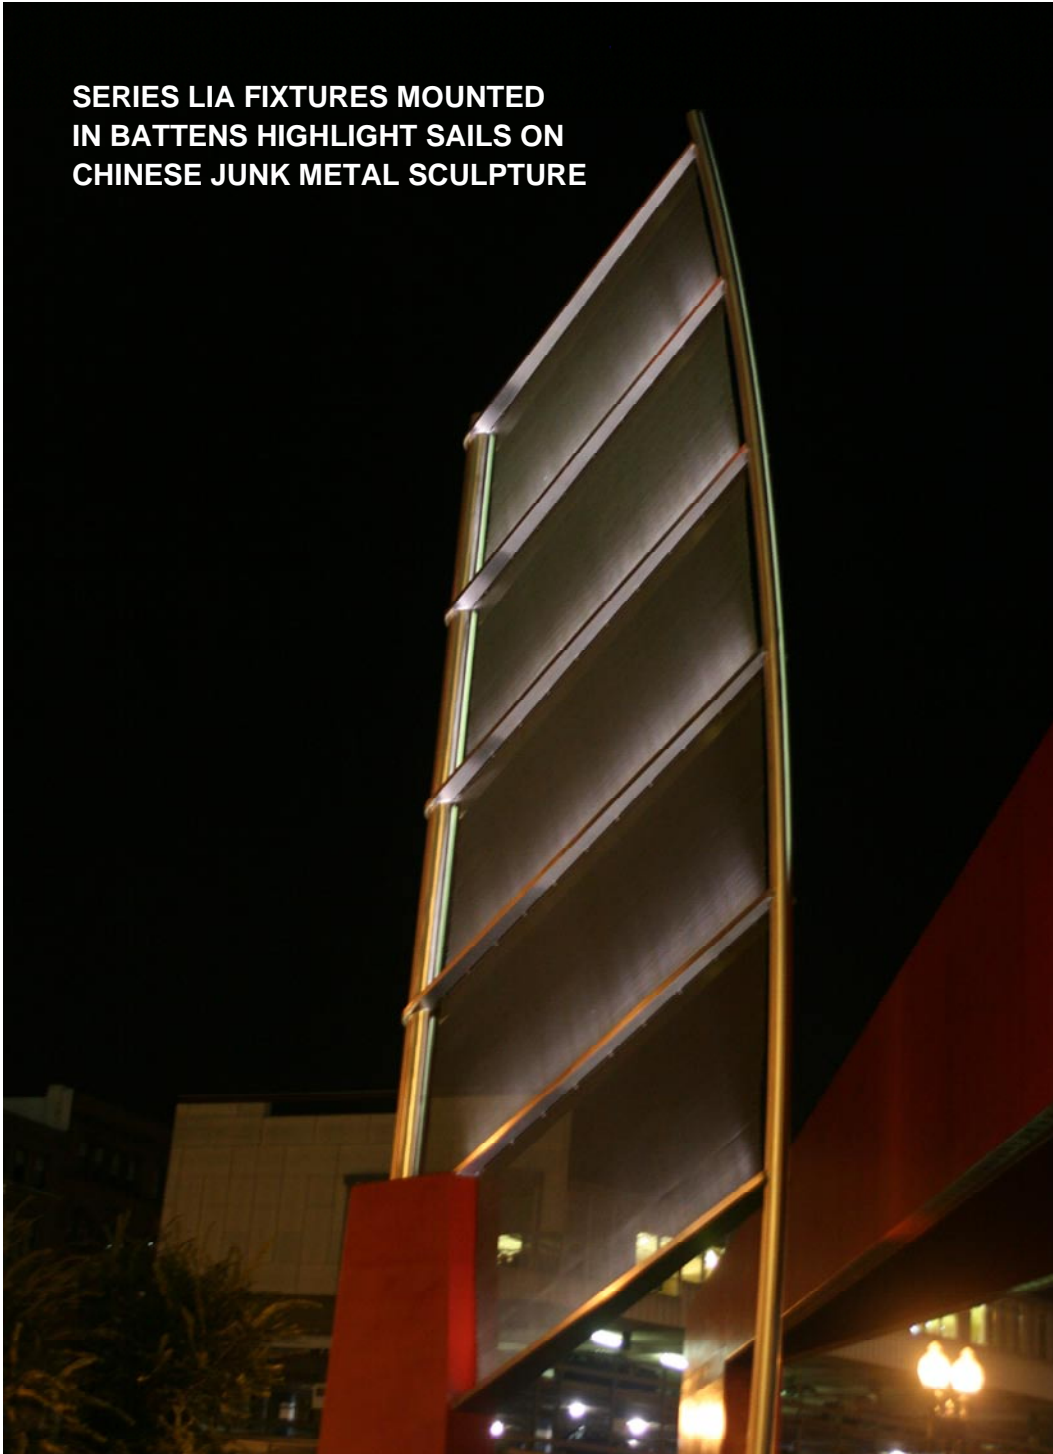

CHINATOWN PARK – BOSTON

**SERIES LIA FIXTURES MOUNTED
IN BATTENS HIGHLIGHT SAILS ON
CHINESE JUNK METAL SCULPTURE**

Lighting Designer: Carol R Johnson and Associates
Photograph By: Jay Lehrhaupt