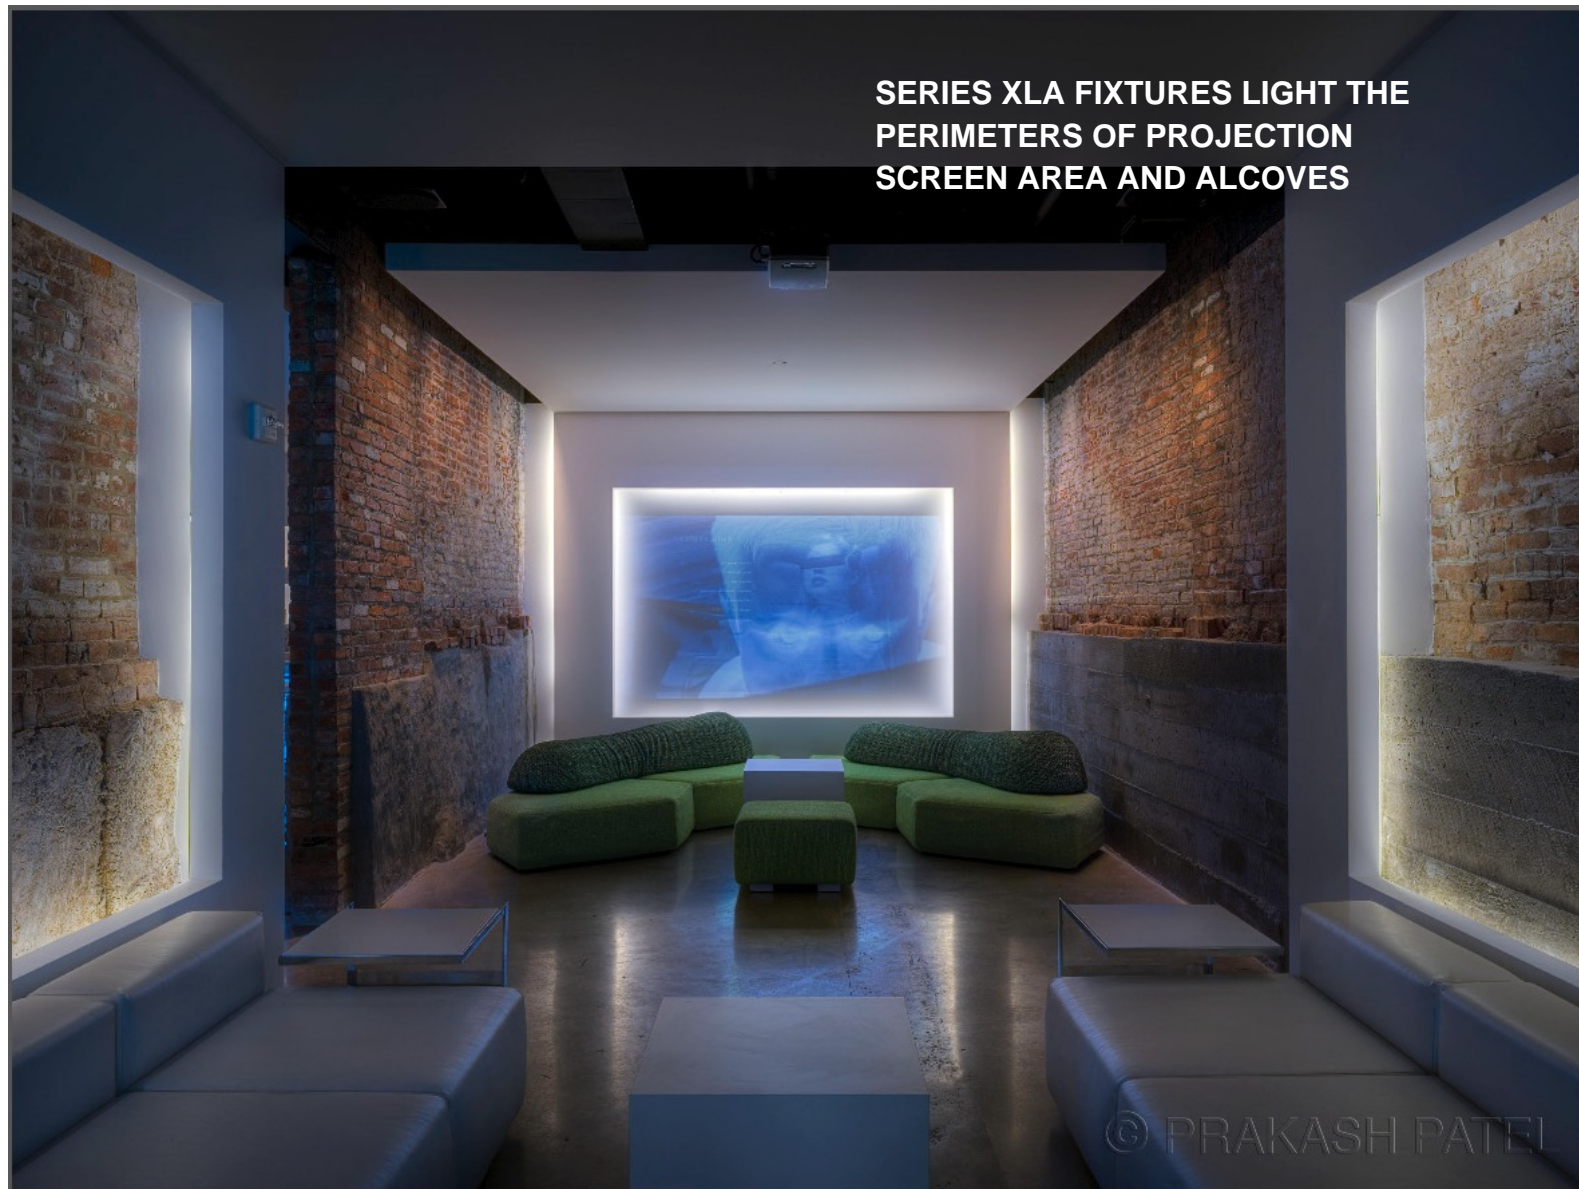

L2 LOUNGE – WASHINGTON DC

SERIES XLA FIXTURES LIGHT THE PERIMETERS OF PROJECTION SCREEN AREA AND ALCOVES

© PRAKASH PATEL