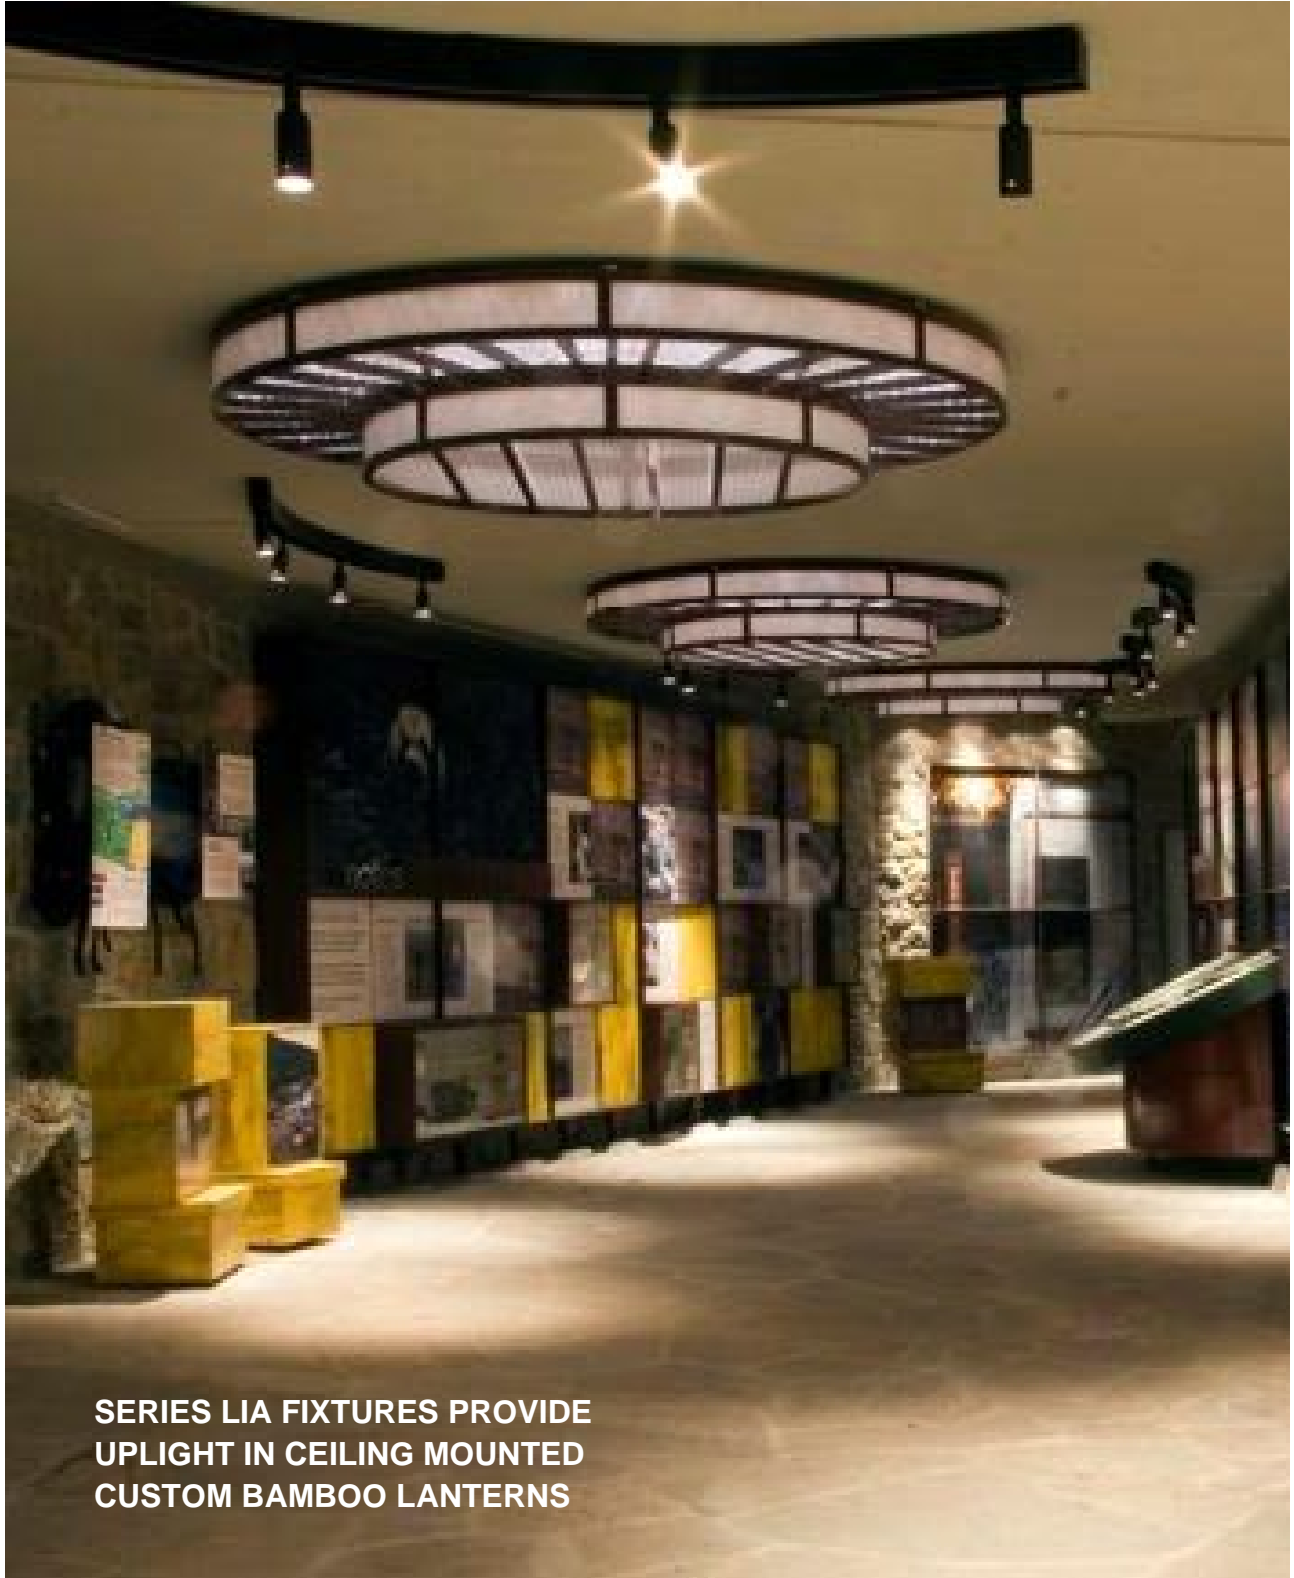

**NATIONAL ZOO ASIA TRAIL – WASHINGTON DC**

**SERIES LIA FIXTURES PROVIDE  
UPLIGHT IN CEILING MOUNTED  
CUSTOM BAMBOO LANTERNS**