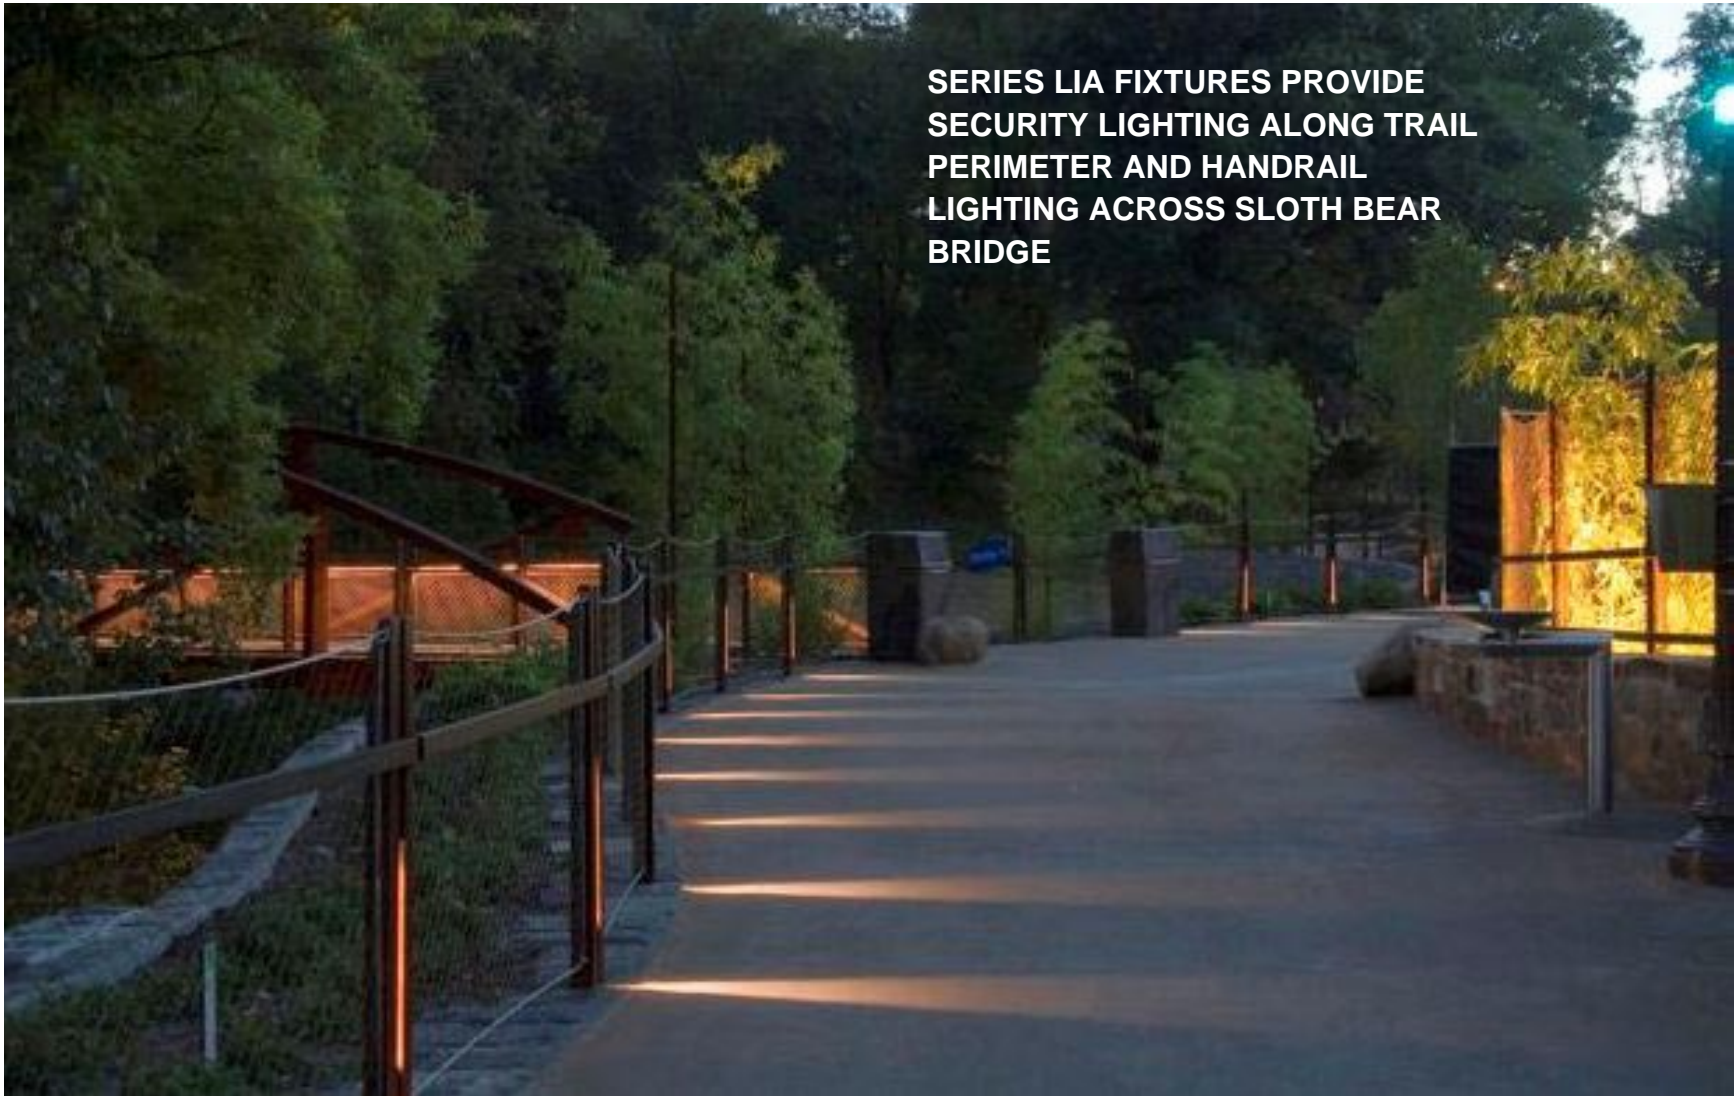

NATIONAL ZOO / ASIA TRAIL EXHIBIT – WASHINGTON DC

**SERIES LIA FIXTURES PROVIDE
SECURITY LIGHTING ALONG TRAIL
PERIMETER AND HANDRAIL
LIGHTING ACROSS SLOTH BEAR
BRIDGE**

Lighting Designer: Debra J Gilmore

Photography By: Gaspar Glusberg