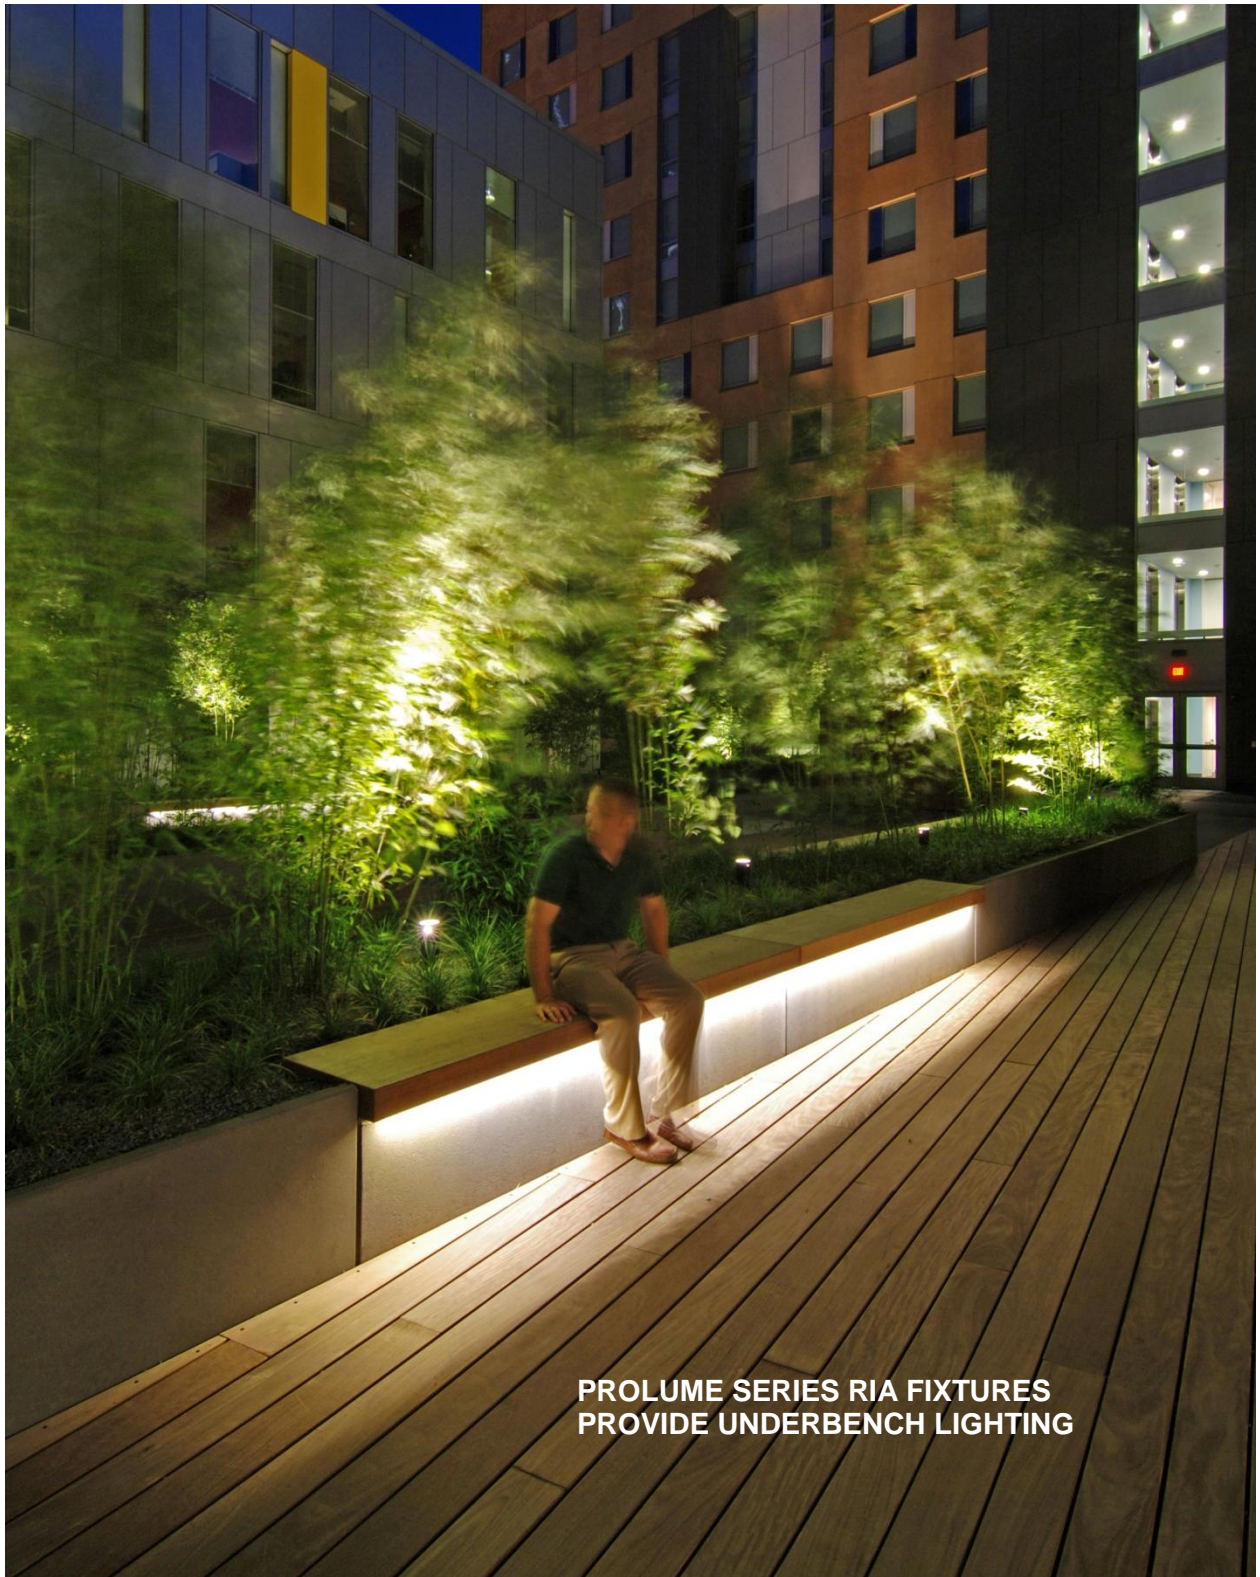

PROLUME GALLERY

NORTHEASTERN UNIVERSITY - BOSTON

PROLUME SERIES RIA FIXTURES
PROVIDE UNDERBENCH LIGHTING

LIGHTING DESIGNER: LAM PARTNERS

PHOTOGRAPHER: LAM PARTNERS