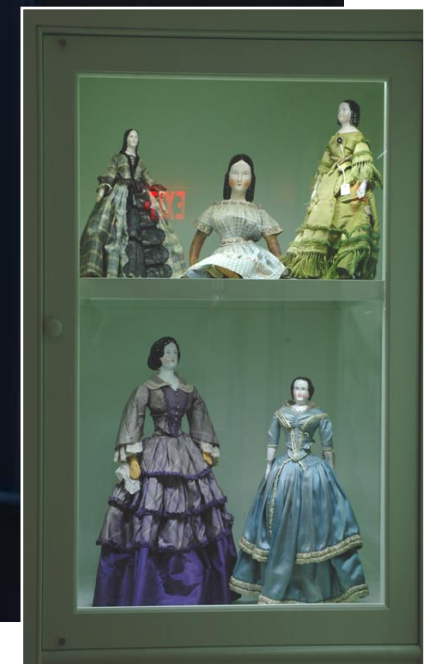

SHELBURNE MUSEUM – SHELBURNE VERMONT

**SERIES LIA FIXTURES ILLUMINATE
DOLLS AND OTHER RARE
ARTIFACTS IN THE TOY AND
VARIETY UNIT**

Lighting Designer: Richard L Kerschner, Director of Conservation and Preservation